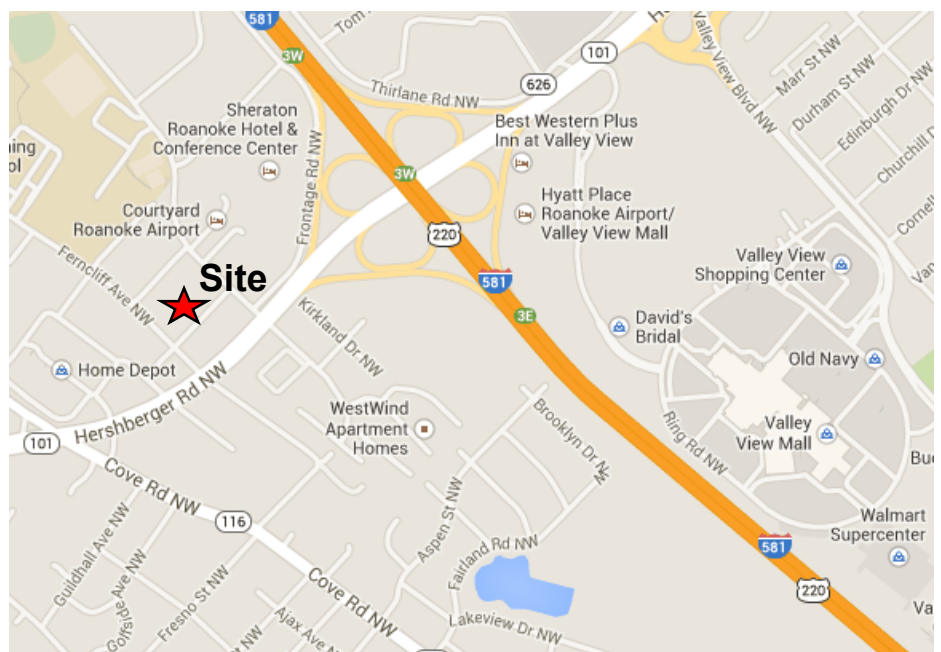

ROANOKE BURLINGTON PLAZA

ROANOKE, VA

TENANTS

Burlington Coat Factory

Big Lots

8,000 sq. ft.

AVAILABLE

SITE

Over 117,000 sq. ft. of Retail Space

LOCATION

Roanoke Burlington Plaza
Hershberger Rd and Ferncliff Ave
Roanoke, VA 24002

Leasing Information:
Alex, Rob, or Dave Scott
412-782-2080

Center Associates Realty Corp.
1146 Freeport Rd
PO Box 38427
Pittsburgh, PA 15238

ROANOKE BURLINGTON PLAZA

Burlington
coat factory

Available

BIG LOTS!

50' x 160'

Paved, Marked, and Lighted Parking

Ferncliff Avenue

access

Hershberger Road

I 581/Rt. 220 and Airport