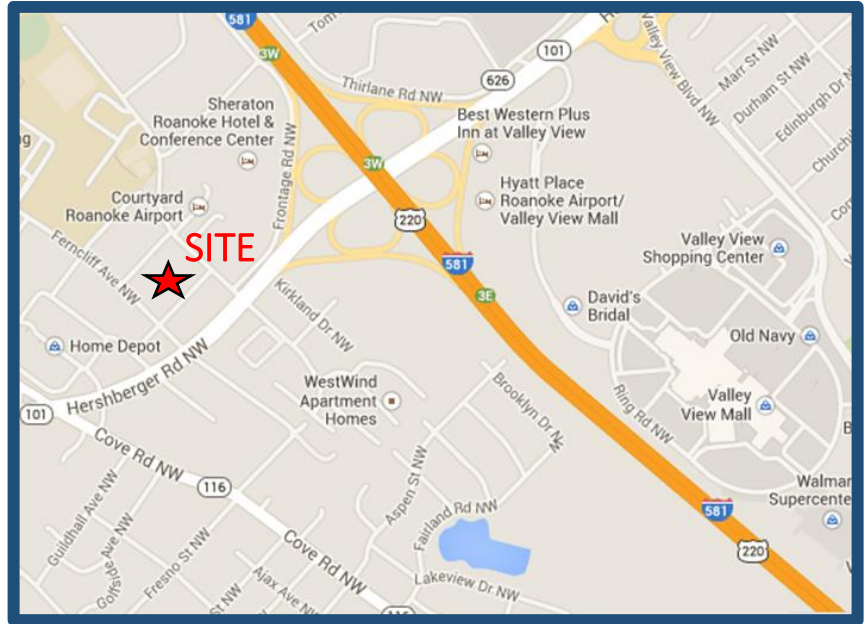

ROANOKE PLAZA

Leasing Information:
Rob, Alex,
or Dave Scott

2911-2935 HERSHBERGER RD NW, ROANOKE, VA 24017

TENANTS

BIG LOTS

8,000 – 88,000
Sq. Ft.
AVAILABLE

SITE

Over 117,000 sq. ft. of Retail Space